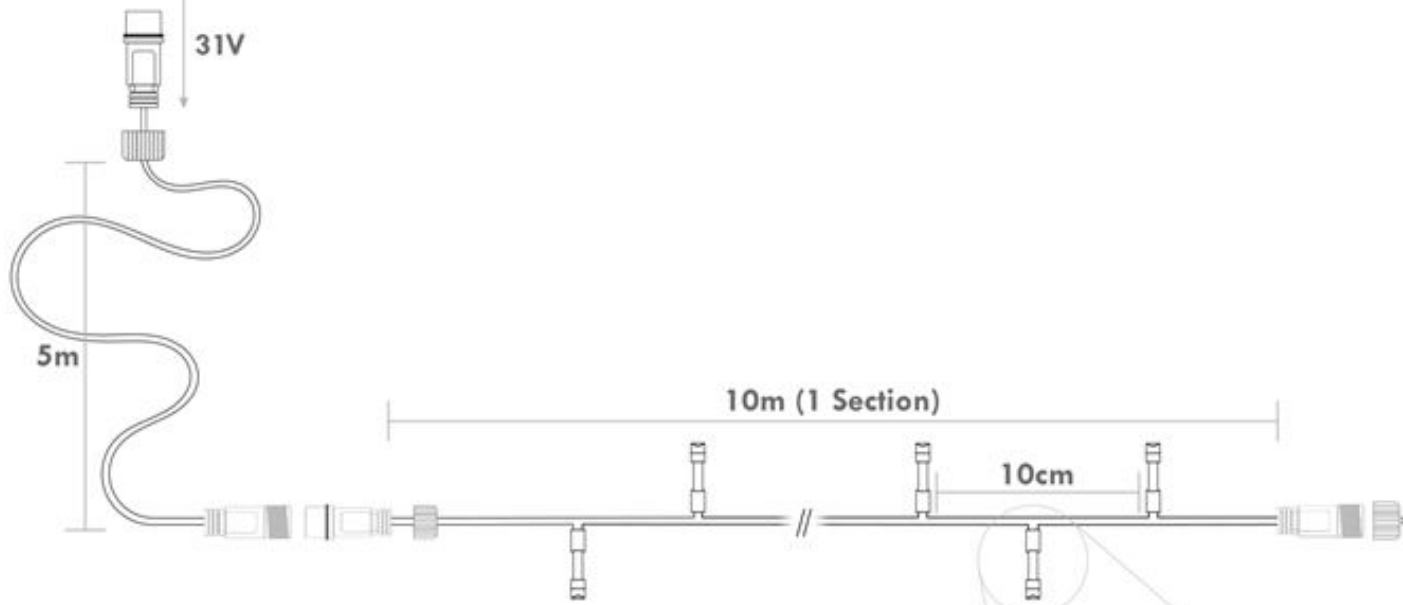

100V-240V

HOME RANGE CONNECTABLE MICRO LED FAIRY LIGHTS

Sections	1	2	3	4	5	6	7	8	9	10
Length	10M	20M	30M	40M	50M	60M	70M	80M	90M	100M
LEDs	100	200	300	400	500	600	700	800	900	1000