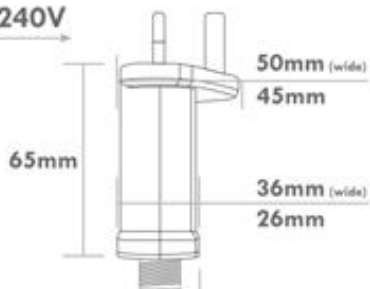

100V-240V

HOME RANGE CONNECTABLE MICRO LED FAIRY LIGHTS

Sections	1	2	3	4	5	6	7	8	9	10
Length	10M	20M	30M	40M	50M	60M	70M	80M	90M	100M
LEDs	100	200	300	400	500	600	700	800	900	1000