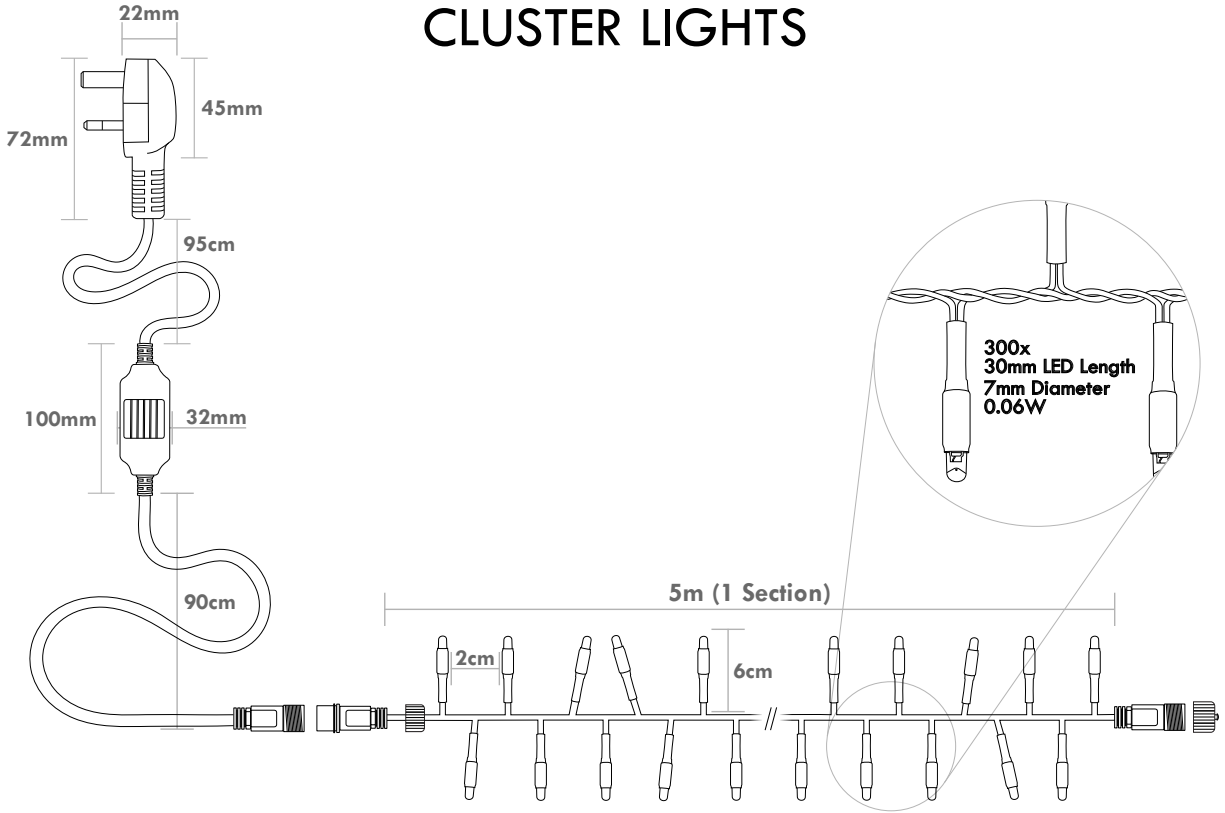

CLUSTER LIGHTS

Sections	1	2	3	4	5	6	7	8	10	12	14
Length	5M	10M	15M	20M	25M	30M	35M	2x20M	2x25M	2x30M	2x35M
LEDs	300	600	900	1200	1500	1800	2100	2400	3000	3600	4200