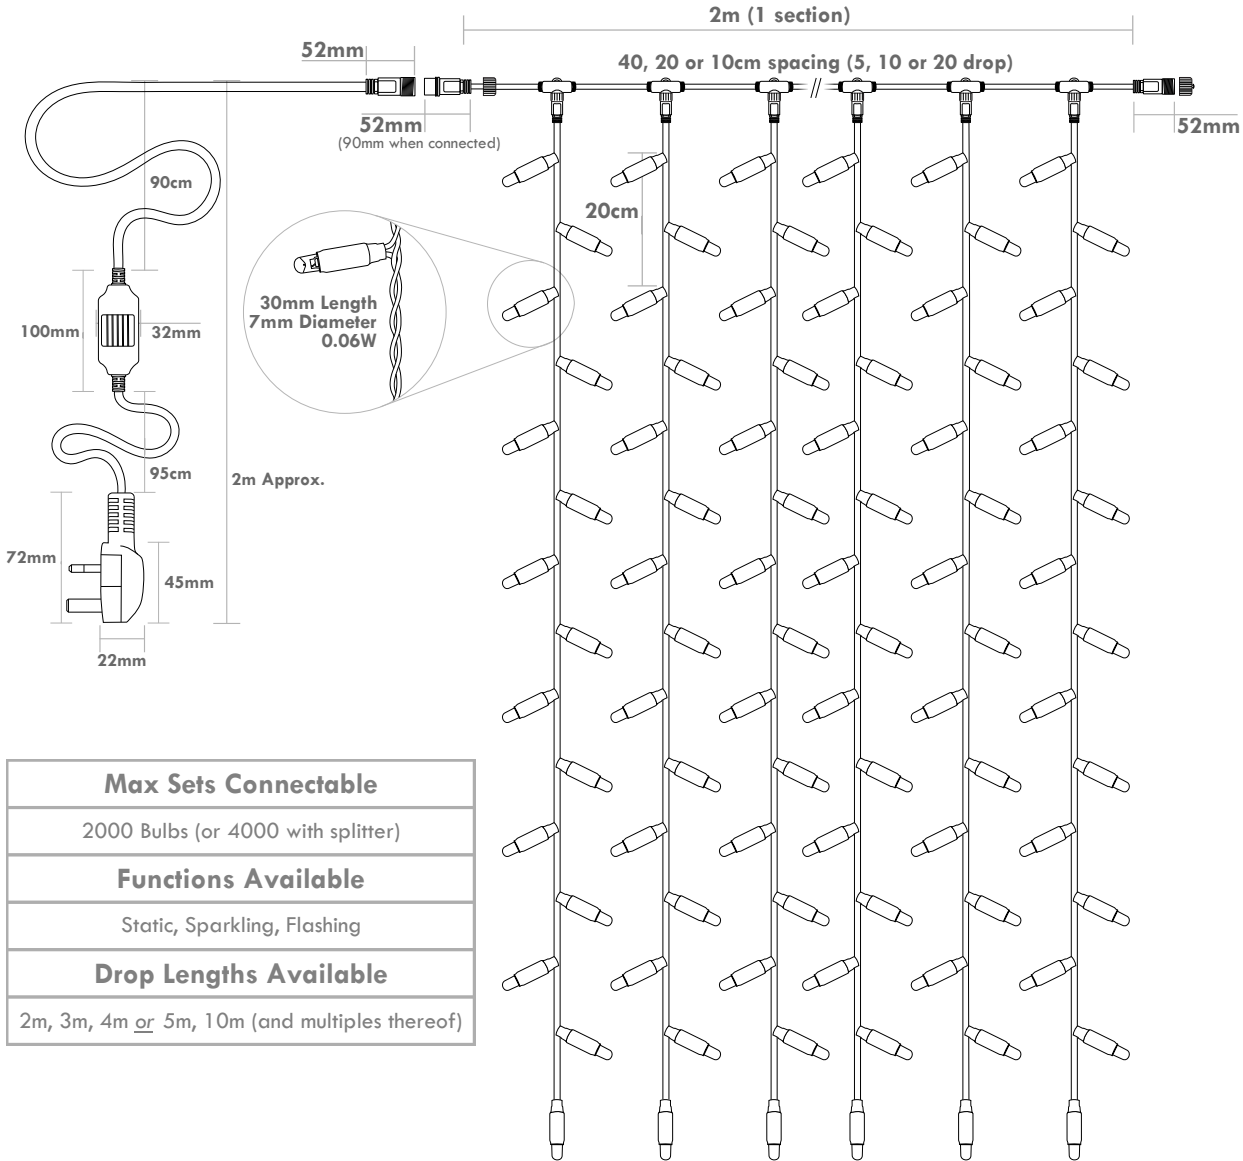

PRO SERIES CURTAIN LIGHTS

Max Sets Connectable

2000 Bulbs (or 4000 with splitter)

Functions Available

Static, Sparkling, Flashing

Drop Lengths Available

2m, 3m, 4m or 5m, 10m (and multiples thereof)