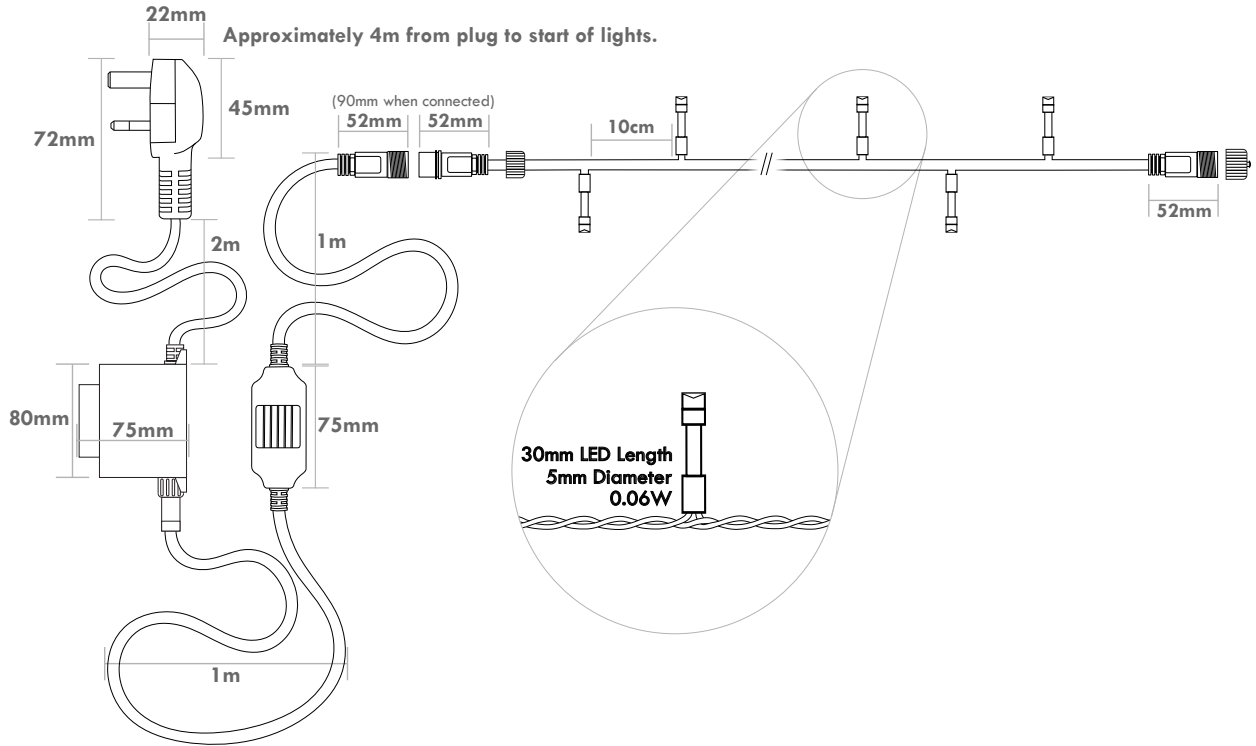

PRO SERIES LOW VOLTAGE STRING LIGHTS

Length	10M	20M	30M	40M	50M	60M	70M	80M
LEDs	100	200	300	400	500	600	700	800

Length	90M	100M	2x60M	2x70M	2x80M	2x90M	2x100M
LEDs	900	1000	1200	1400	1600	1800	2000