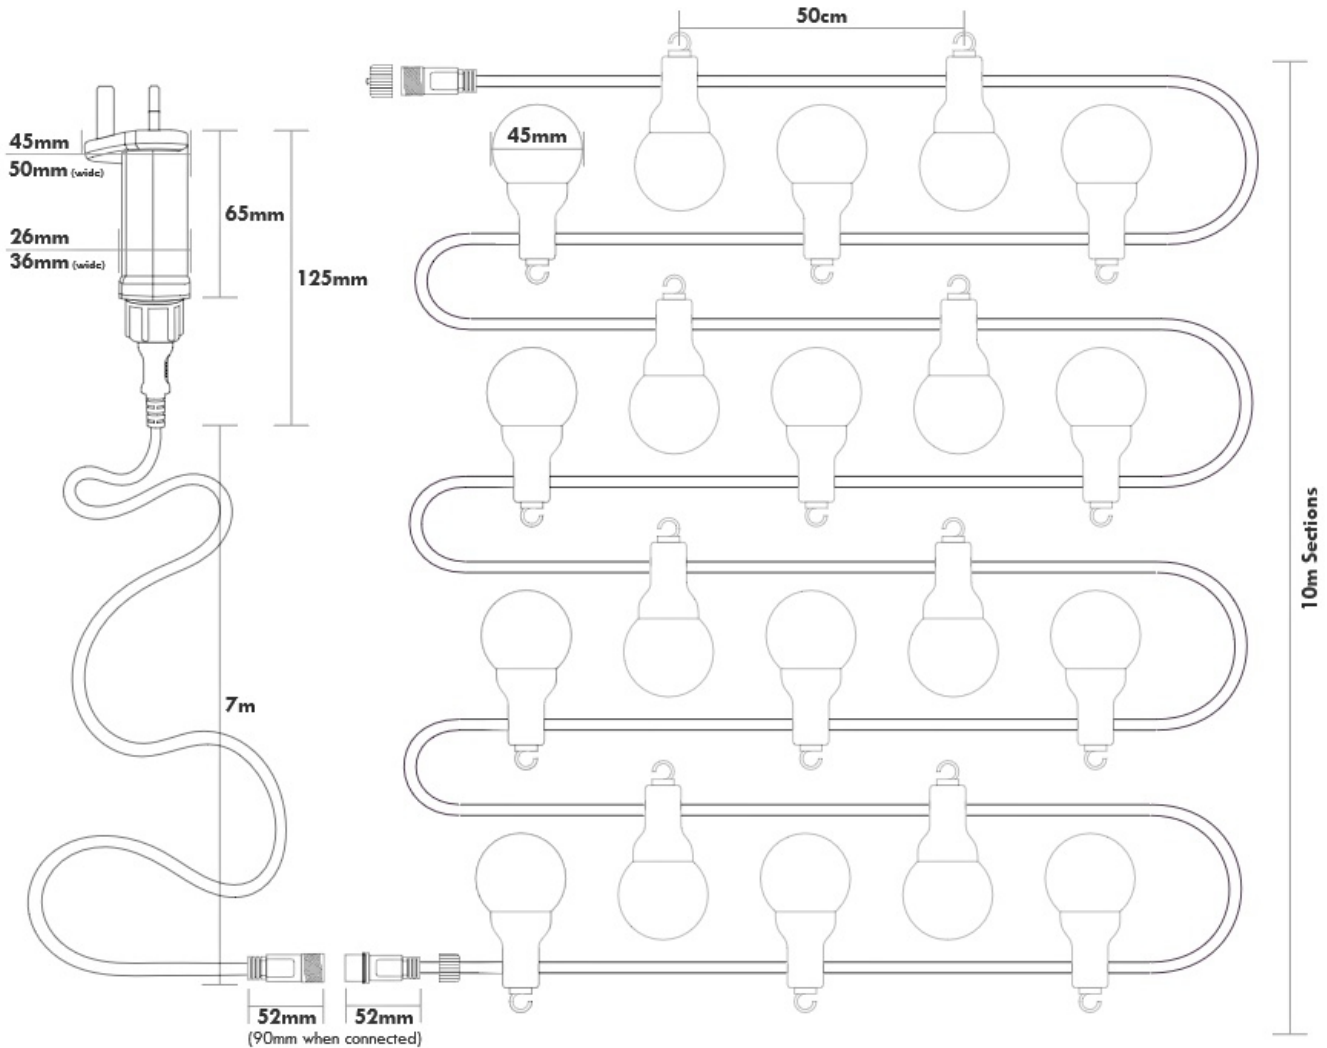

FESTOON LIGHTS

Length	10M	20M	30M	40M	50M	60M	70M	80M	90M	100M
Bulbs	20	40	60	80	100	120	140	160	180	200